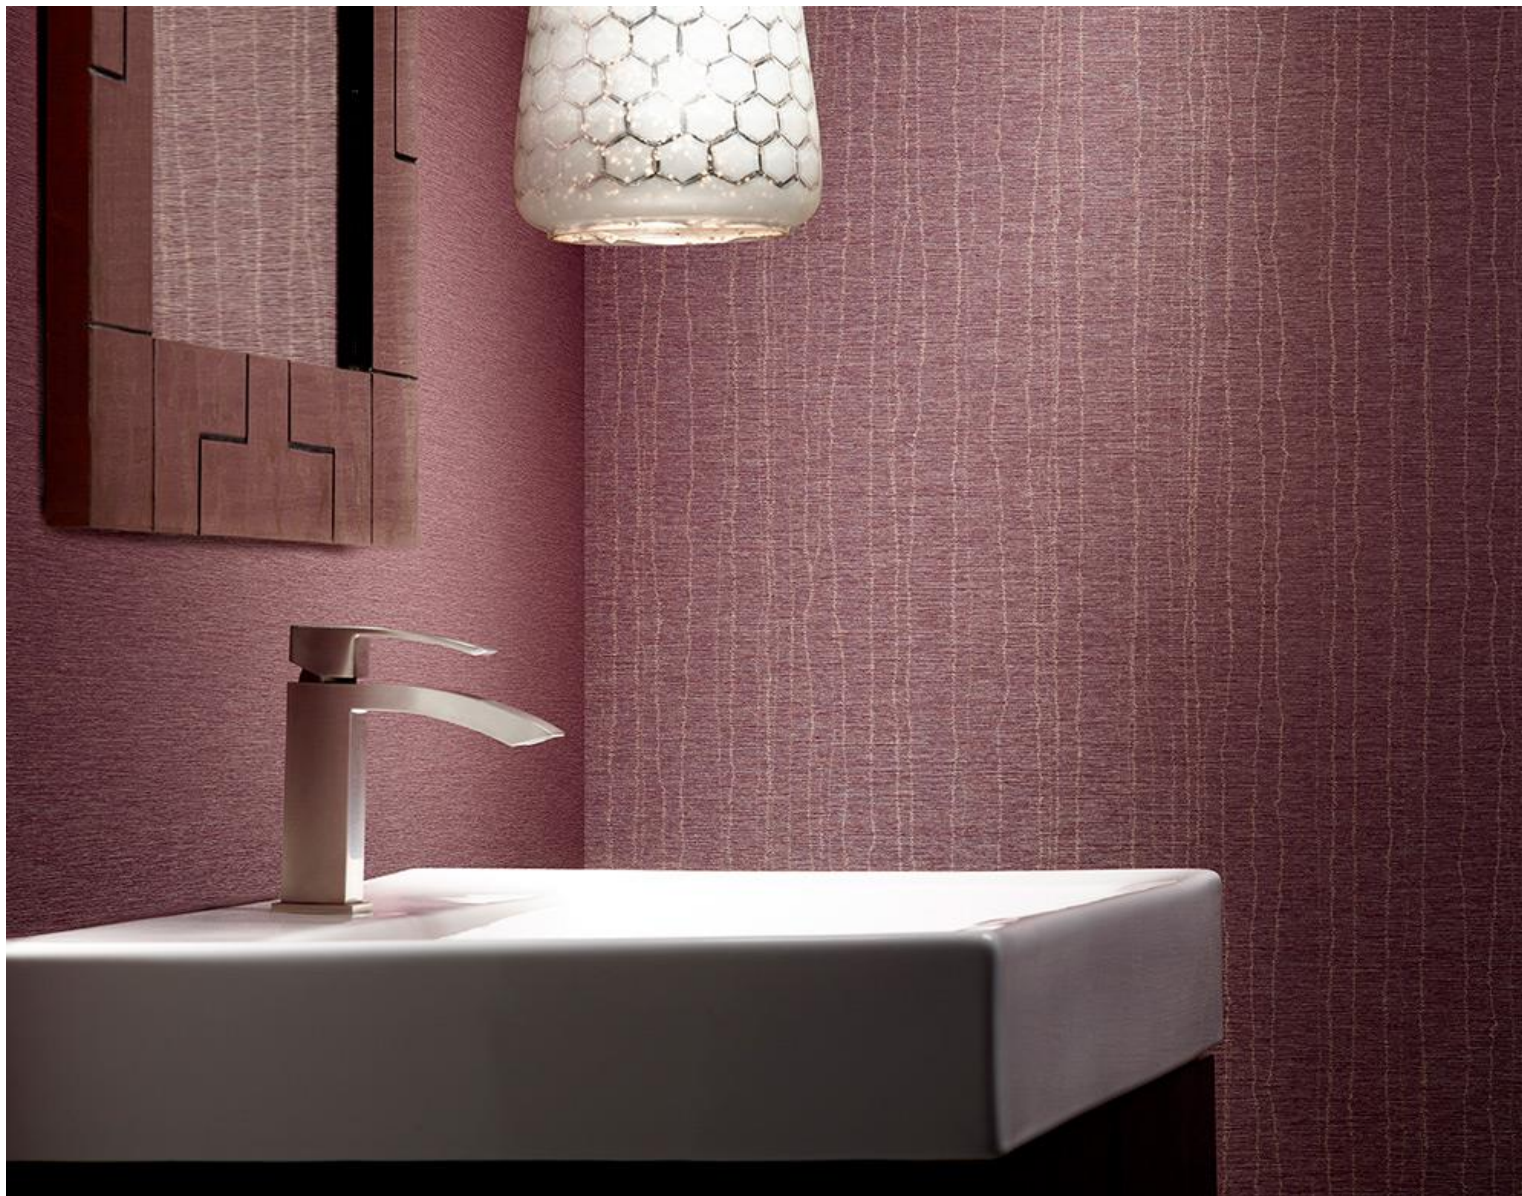

CCNS-123

Canton RainSilk

Specifications

- Width – 52/54 in (132/137 cm)
- Backing – Osnaburg
- Installation – Reverse hang / Random
- Weight – 15 OZ/LY (340 gr/m²)
- Hanging Instructions – [download](#)
- Warranty – [download](#)
- Packing: 30 LY(37.4 m²) / Roll